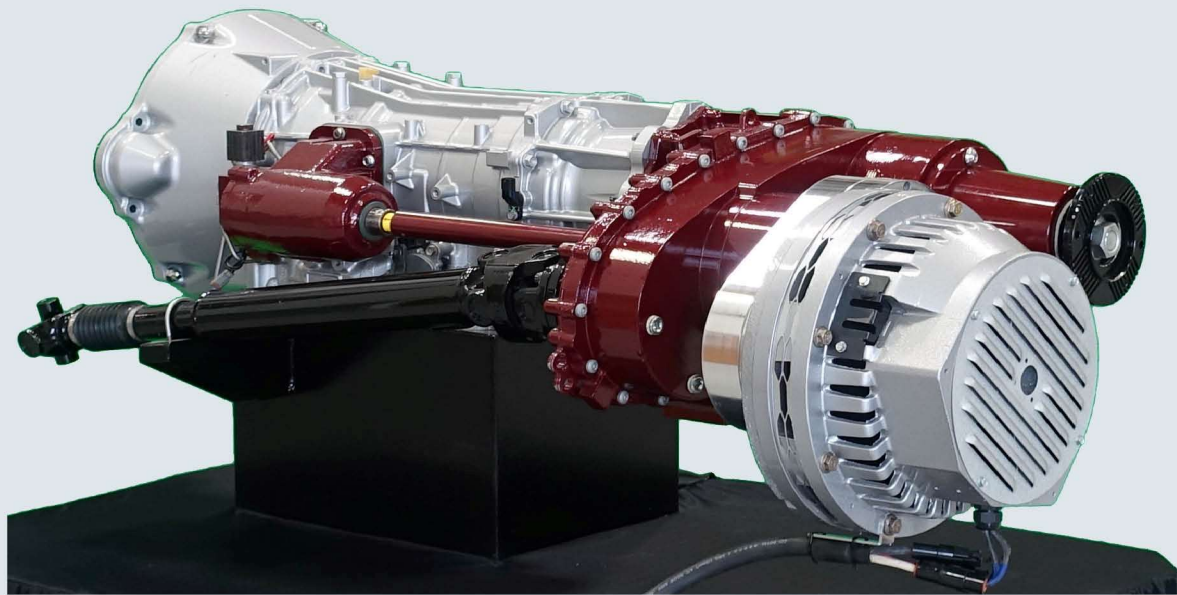

20KW

Available Last Half of 2024

- Compact Power
 - Low Engine Speed
 - Low Noise
 - Fuel Efficient
 - Easy Installation
- Everything In One Kit
 - Available In 10KW and 15KW

DIRECT DRIVE
PLUS

137 Westbrook Drive
Honey Brook, PA 19344
Phone: (610) 273-2071
Email: Info@DirectDrive.com